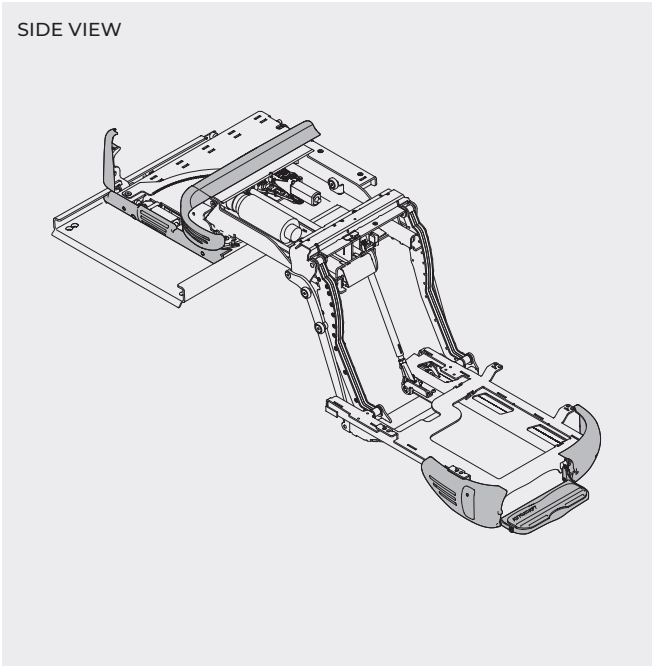

CE MARKED

EMC TEST APPROVED

FMVSS APPROVED

CRASH TEST APPROVED

FLAMMABILITY TEST APPROVED

CYCLE TEST APPROVED

CLIMATE TEST APPROVED

Turny® Evo

Dimensions and models

Requires a mounting bracket (Dealerweb) for installation.
Recommended accessories: Application tool, BraunAbility Remote

Turny Evo		Installation in vehicle	Length	Width	Height	Swivel range	Lengthwise movement	Vertical travel	Weight capacity	Unit weight
		A	B	C	D	E	F			
103261	Turny Evo	right	70.3	54.2	16.3	0-113°	0-41	39	180	84
103262	Turny Evo	left	70.3	54.2	16.3	0-113°	0-41	39	180	84
103532	Application tool	right								
103533	Application tool	left								
103562	Universal mounting bracket*	front								
103563	Universal mounting bracket*	middle								
105169	BraunAbility Remote: Turny Evo									
105064	BraunAbility Remote: Turny Evo (with wire kit)**									

All weights and dimensions are given in kilograms and centimetres, and for reference only. Weight capacity refers to the total weight of the seat, accessories and user.
*Check Dealerweb for vehicle specific mounting brackets before ordering the universal mounting bracket ** For older Turny Evo's with serial number up to: 2707039